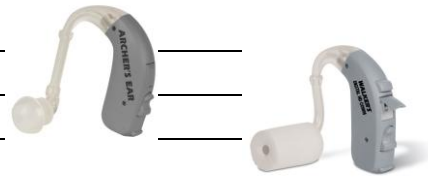

Product ID	Description	MOC s DPH
<b>GAME EAR SERIES I BTE Digital HD (High Definition) Models</b>		
GWP-WGEHD-AE	ARCHERS CHOICE DIGITAL HD	6 031 Kč
WGEHD	DIGITAL HD	5 522 Kč
WGE2HD	DIGITAL HD PRO	7 702 Kč
WGE3HD	DIGITAL HD COMM.	12 276 Kč
WGE4HD	DIGITAL HD POWER	9 518 Kč
<b>GAME EAR ELITE SERIES II BTE Digital HD (High Definition) Models</b>		
WGE-XGE1B	WALKERS GAME EAR HD ELITE - BEIGE	5 597 Kč
WGE-XGE2B	WALKERS GAME EAR HD PRO ELITE - BEIGE	7 634 Kč
WGE-XGE4B	WALKERS GAME EAR HD POWER ELITE - BEIGE	9 672 Kč
<b>HYBRID MODELS</b>		
GWP-AC0130*	DIGITAL HYBRID DUO- CIC PAIR	24 953 Kč

Product ID		Description	
GWP-HY-BTE-EX	DIGITAL HYBRID EX		23 308 Kč
Ultra Ears - BTE & ITC Models			
	ULTRA EAR (BTE) SINGLE		407 Kč
GWP-UE1001-NXT2PK	ULTRA EAR (BTE) 2 PACK IN NXT CAMO		1 271 Kč
UE2002	ULTRA EAR (ITC) PAIR		930 Kč
ACCESSORIES			